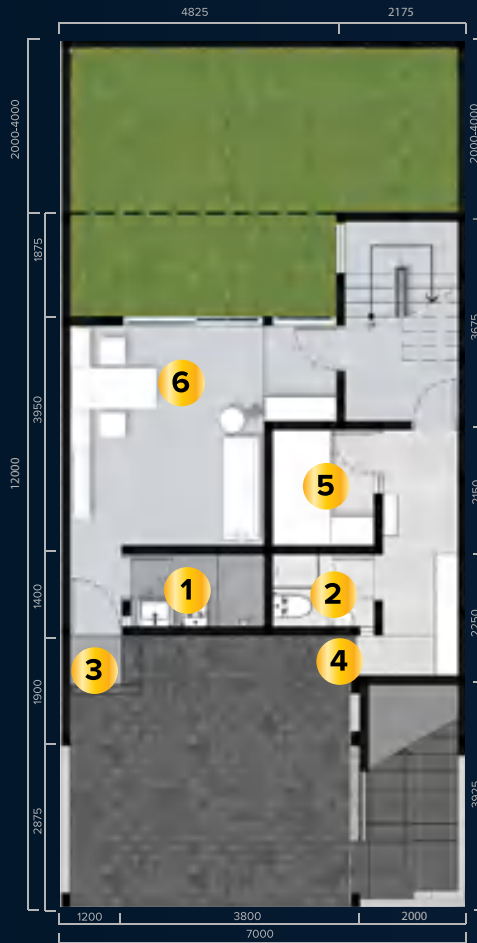

RECHARGE AREA

NESTING AREA

FACILITY AREA

5+1  4+1 

FIRST FLOOR

FACILITY AREA

- ① Sanitizing Bathroom
- ② Staff Bathroom
- ③ Private Access
- ④ Service Access
- ⑤ Staff Room
- ⑥ Inspiring Room

SECOND FLOOR

NESTING AREA

- ① Main Access
- ② Kitchen & Dining Room
- ③ Living Room
- ④ Bathroom
- ⑤ Productive Room
- ⑥ Outdoor Terrace

THIRD FLOOR

RECHARGE AREA

- ① Kids Bedroom 1
- ② Kids Bedroom 2
- ③ Bathroom
- ④ Master Bedroom
- ⑤ Master Bathroom
- ⑥ Ext Balcony (Optional)