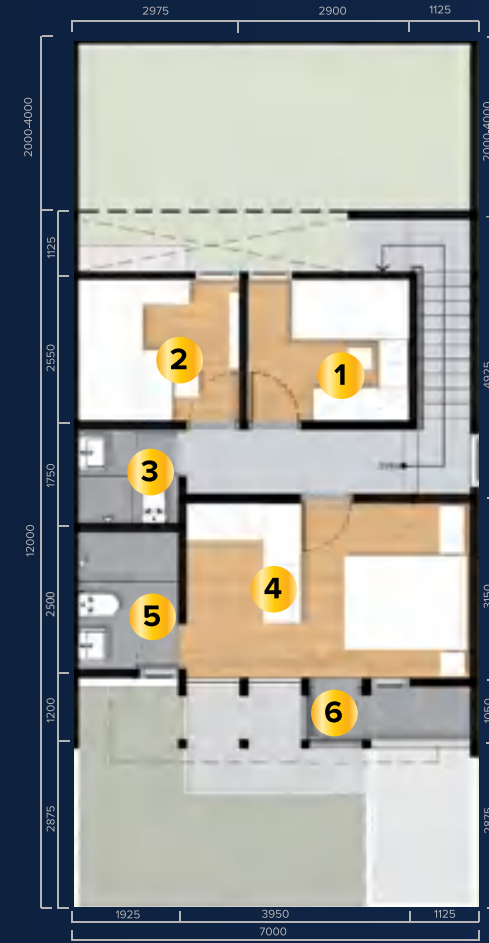

RECHARGE AREA

NESTING AREA

FACILITY AREA

5+1  4+1 

FIRST FLOOR

FACILITY AREA

- ① Sanitizing Bathroom
- ② Staff Bathroom
- ③ Private Access
- ④ Service Access
- ⑤ Staff Room
- ⑥ Inspiring Room

SECOND FLOOR

NESTING AREA

- ① Main Access
- ② Kitchen & Dining Room
- ③ Living Room
- ④ Bathroom
- ⑤ Productive Room
- ⑥ Outdoor Terrace

THIRD FLOOR

RECHARGE AREA

- ① Kids Bedroom 1
- ② Kids Bedroom 2
- ③ Bathroom
- ④ Master Bedroom
- ⑤ Master Bathroom
- ⑥ Ext Balcony (Optional)