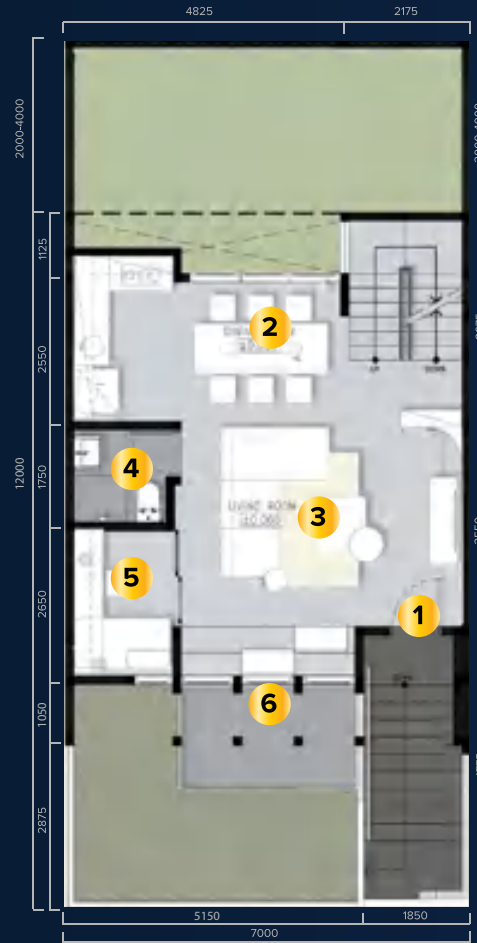

RECHARGE AREA

NESTING AREA

FACILITY AREA

5+1  4+1 

FIRST FLOOR

FACILITY AREA

- ① Sanitizing Bathroom
- ② Staff Bathroom
- ③ Private Access
- ④ Service Access
- ⑤ Staff Room
- ⑥ Inspiring Room

SECOND FLOOR

NESTING AREA

- ① Main Access
- ② Kitchen & Dining Room
- ③ Living Room
- ④ Bathroom
- ⑤ Productive Room
- ⑥ Outdoor Terrace

THIRD FLOOR

RECHARGE AREA

- ① Kids Bedroom 1
- ② Kids Bedroom 2
- ③ Bathroom
- ④ Master Bedroom
- ⑤ Master Bathroom
- ⑥ Ext Balcony (Optional)