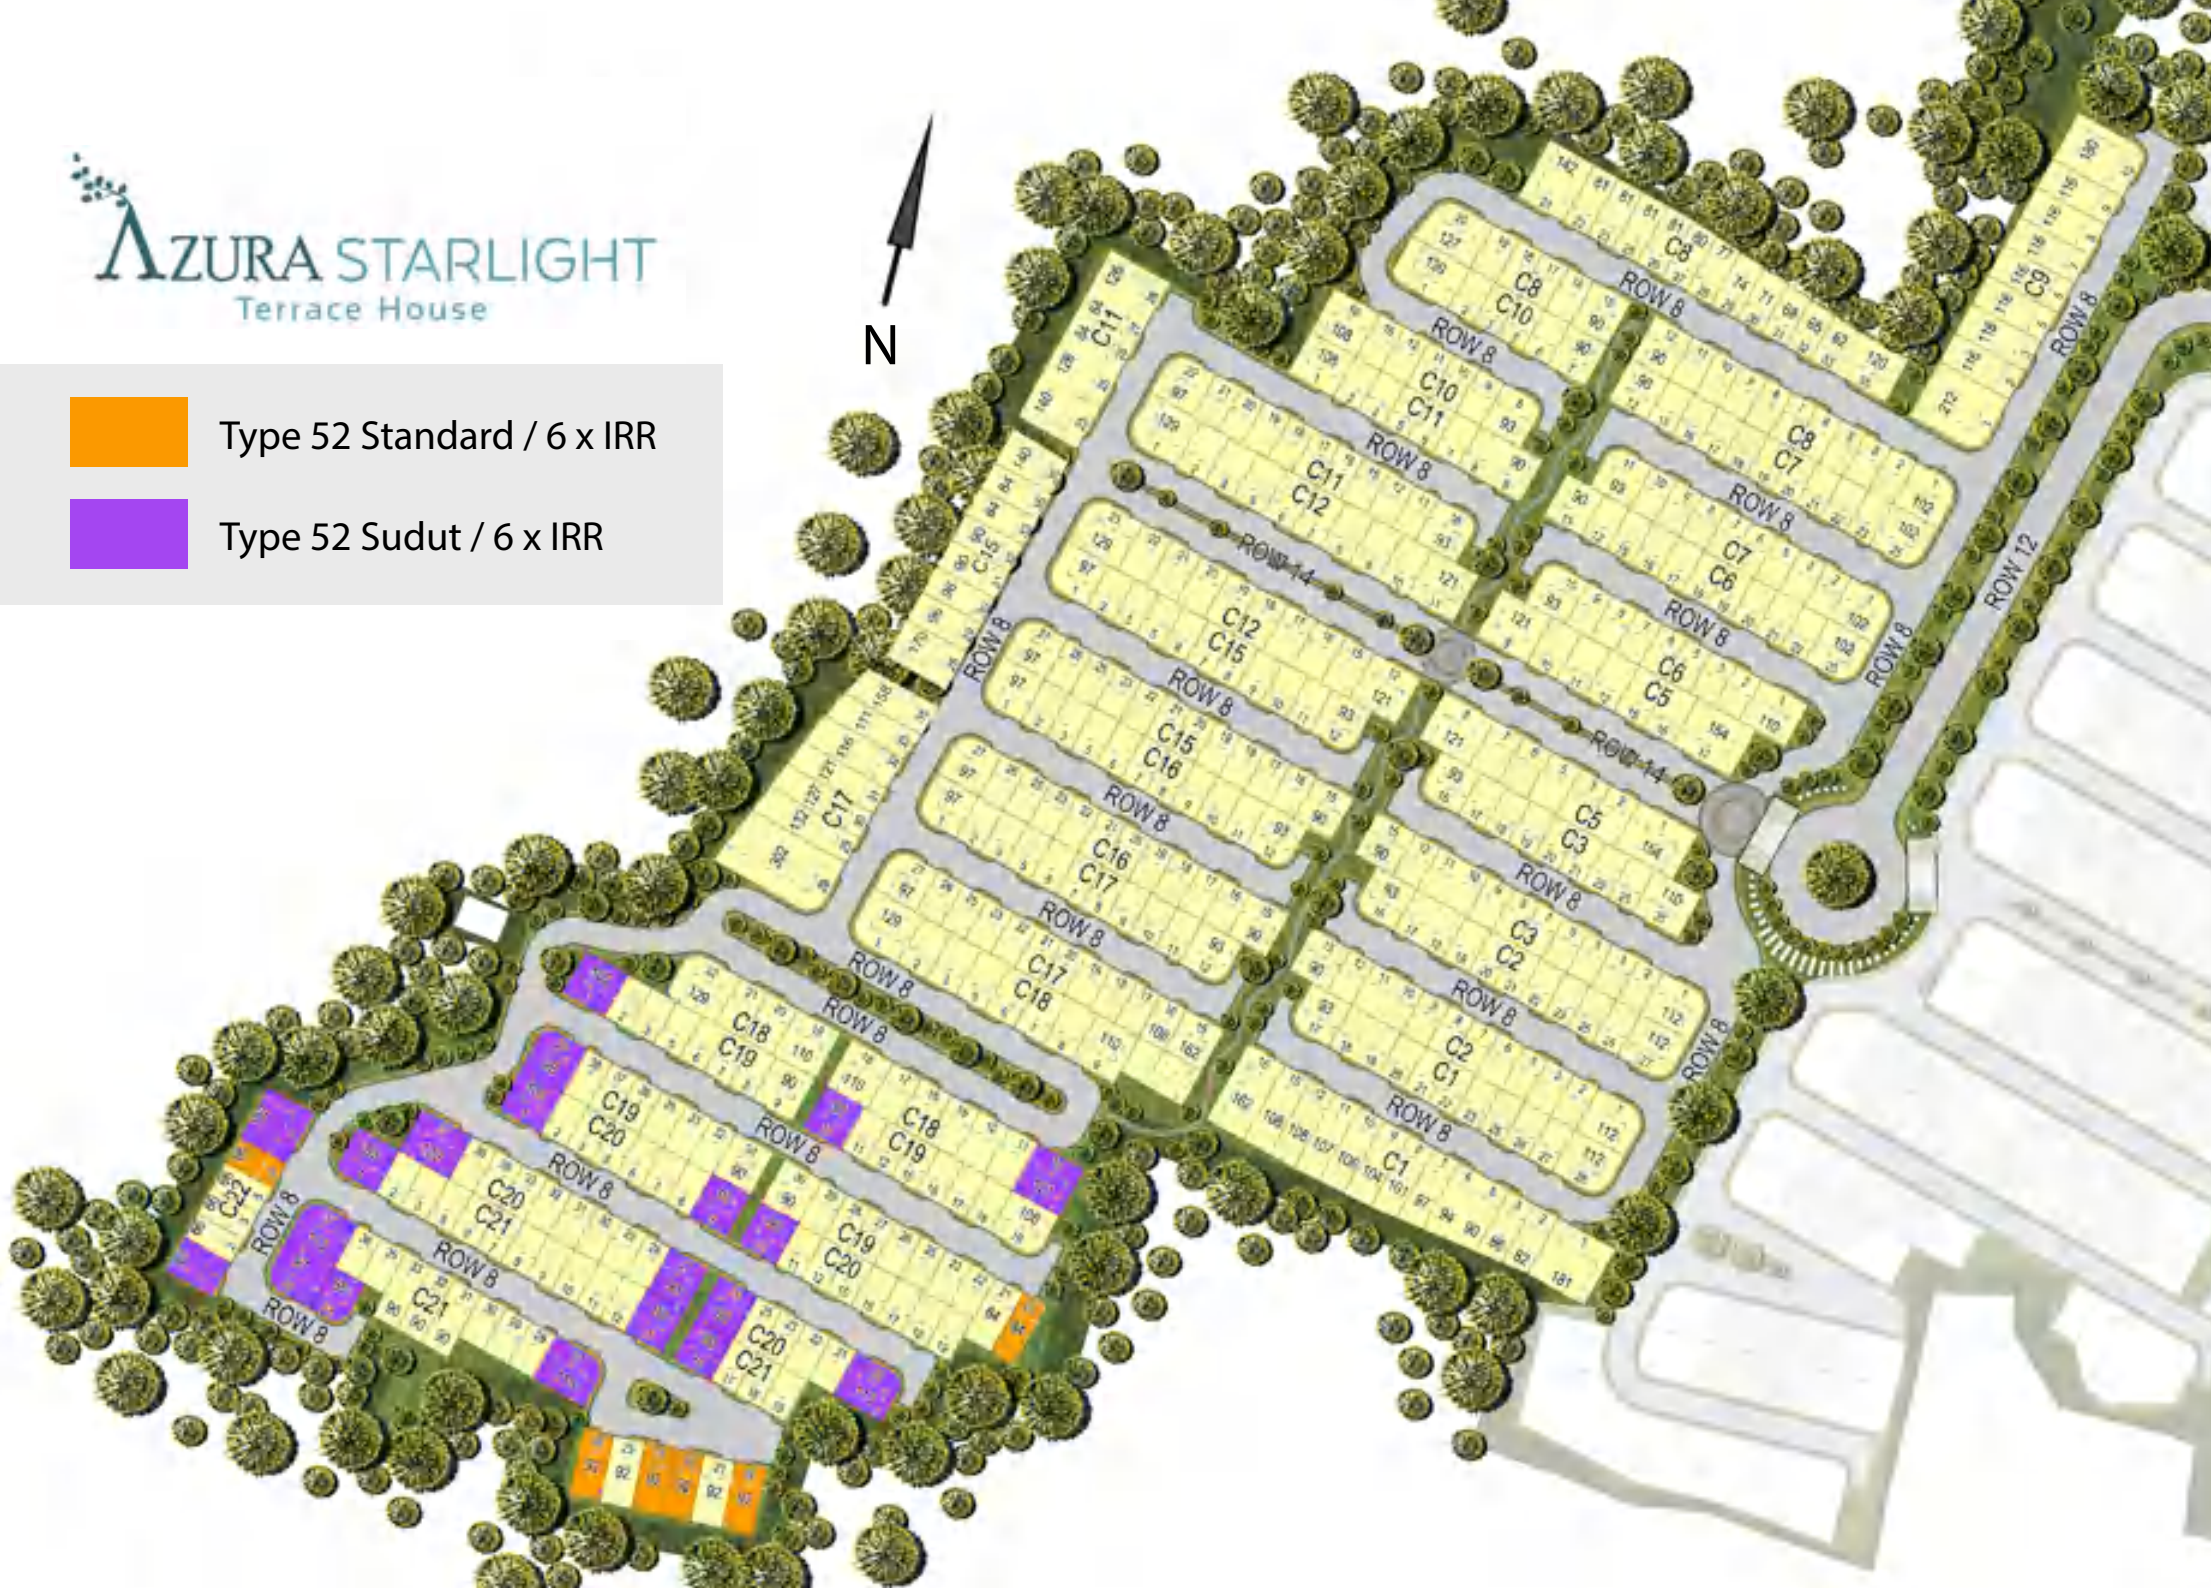

AZURA STARLIGHT
Terrace House

MAIN GATE
Vanya Park

DANAU VANYA PARK

Seluas 7 Ha

Taman hijau yang rimbun dan area pejalan kaki di sekelilingnya

VANYA PARK CLUB HOUSE

WELCOME TO  AZURA STARLIGHT
Terrace House

AZURA STARLIGHT

Terrace House

Type 52 Standard / 6 x IRR

Type 52 Sudut / 6 x IRR

Big City. Big Opportunity

Marketing Office BSD City
BSD Grand Boulevard
Green Office Park Kav.1
BSD City
Tangerang 15345
Indonesia